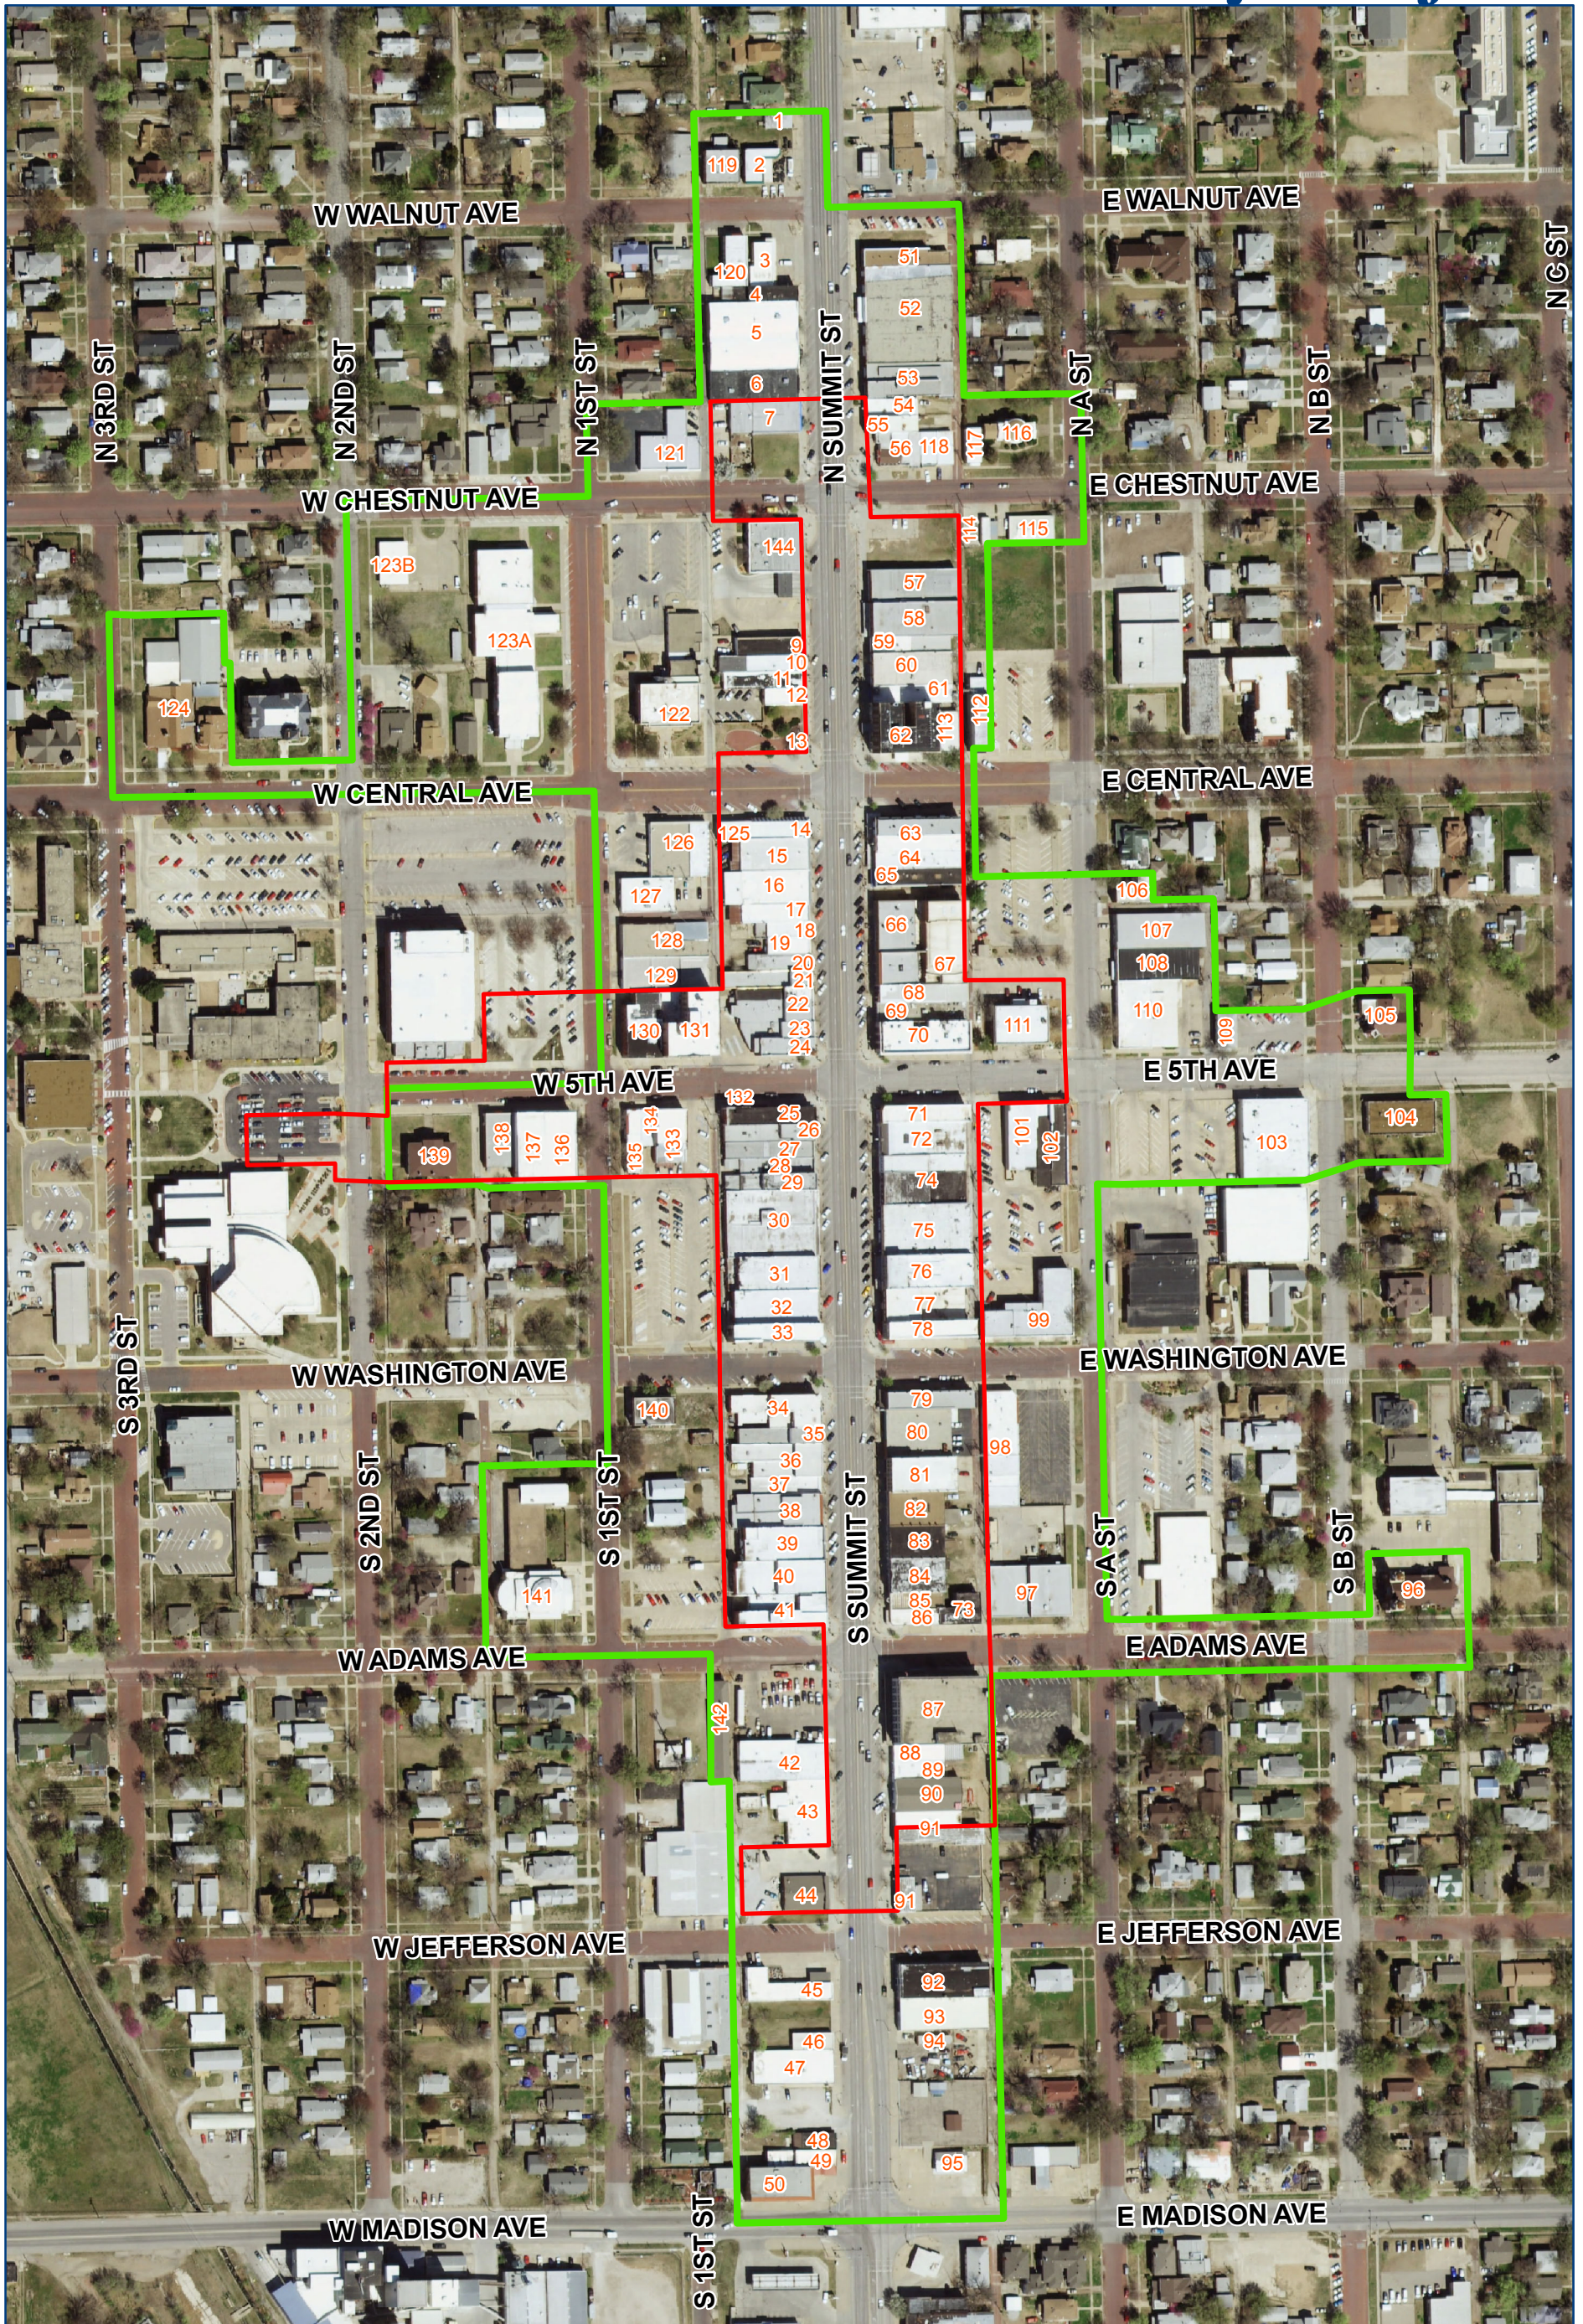

Downtown Historic District Survey Project

Produced by the City of Arkansas City GIS using the best available data to date. The City makes no warranty or representation, expressed or implied, with respect to the data displayed. April 26, 2018

Existing Historic District Survey Area